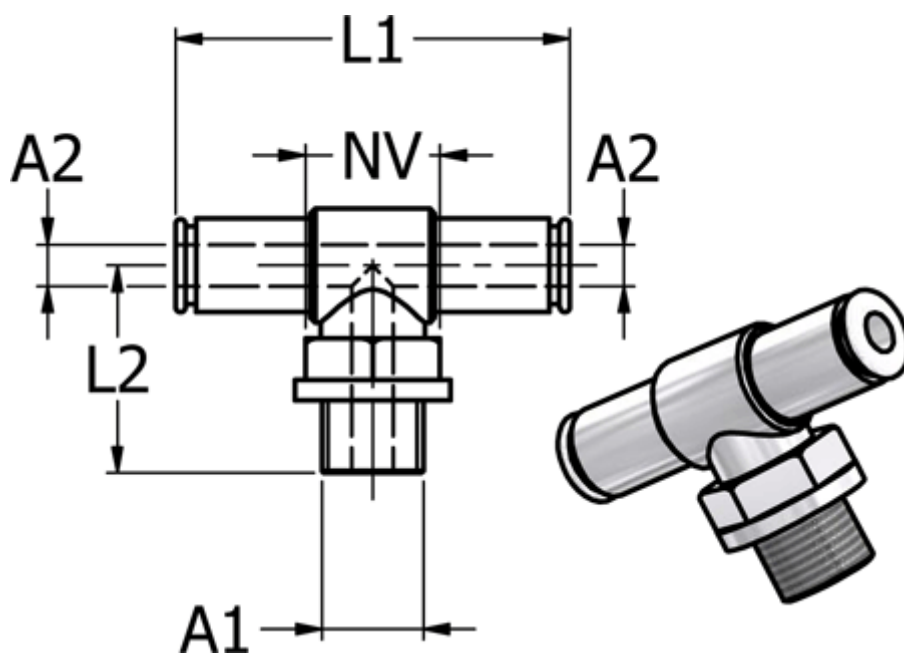

Article number: 5868550184

Description: Metal Push-in fitting 855.018-4, Ø4 / G 1/8" / Ø4
Tee with FPM O-ring

Measures

Ext. hose diameter A2	= 4
L1	= 40
L2	= 20
NV	= 13
Thread A1	= G 1/8"